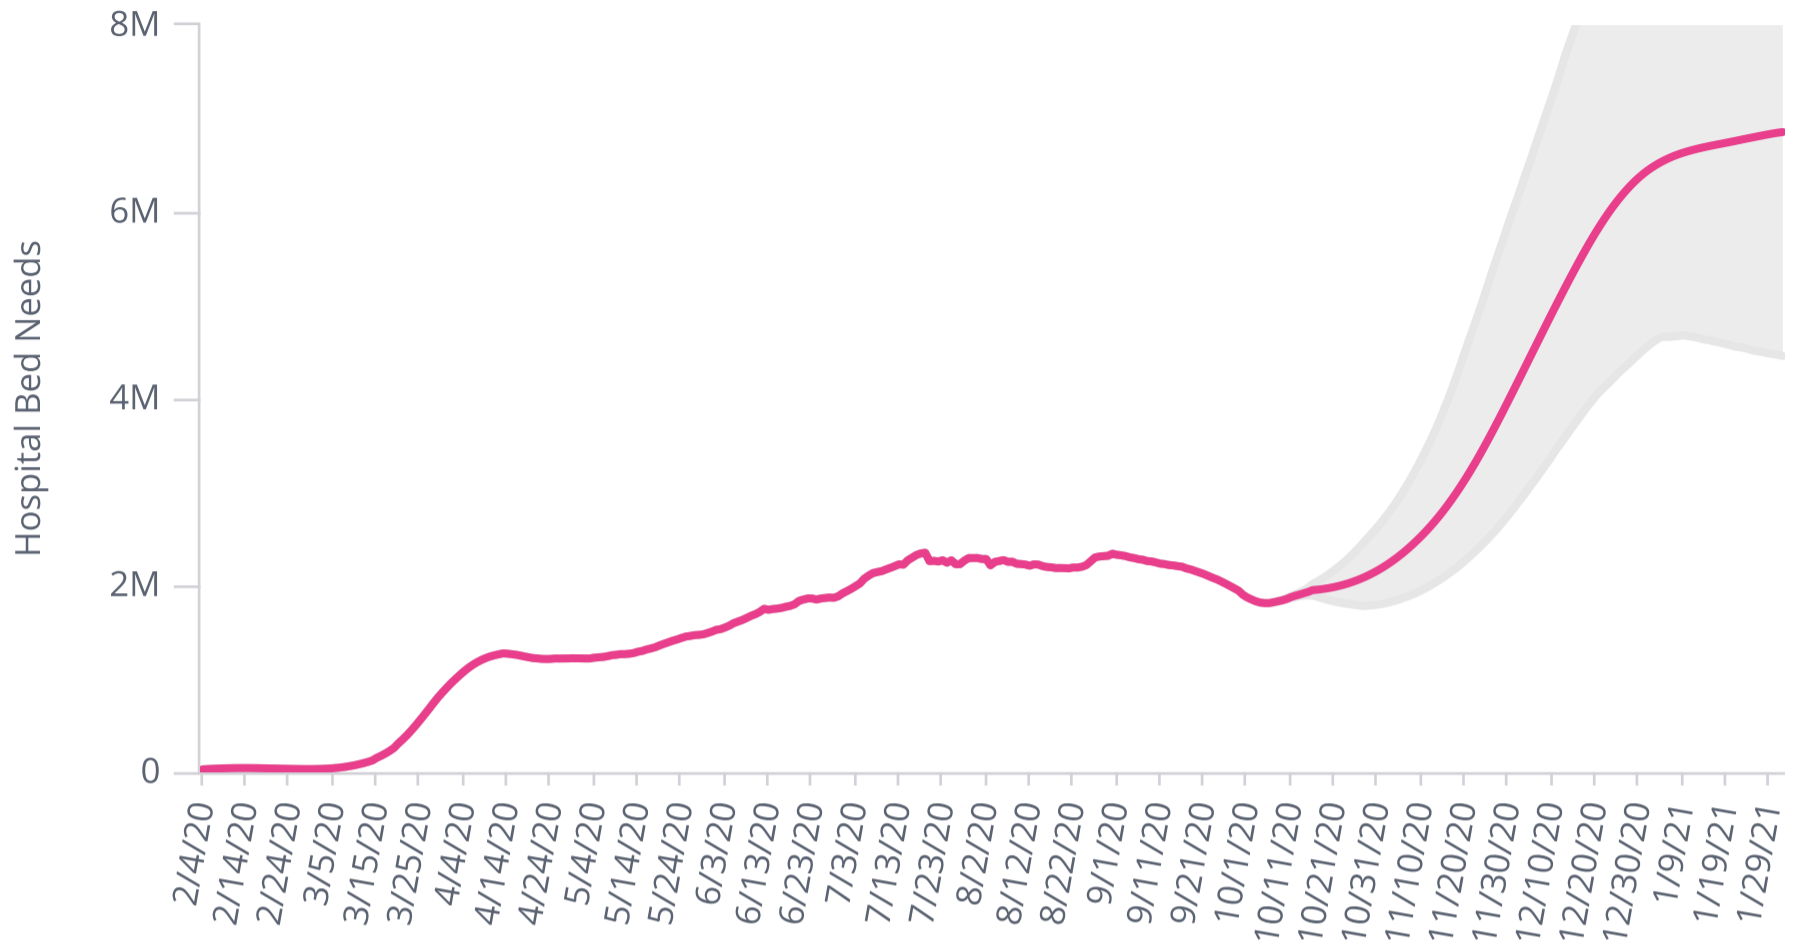

Hospital Bed Needs