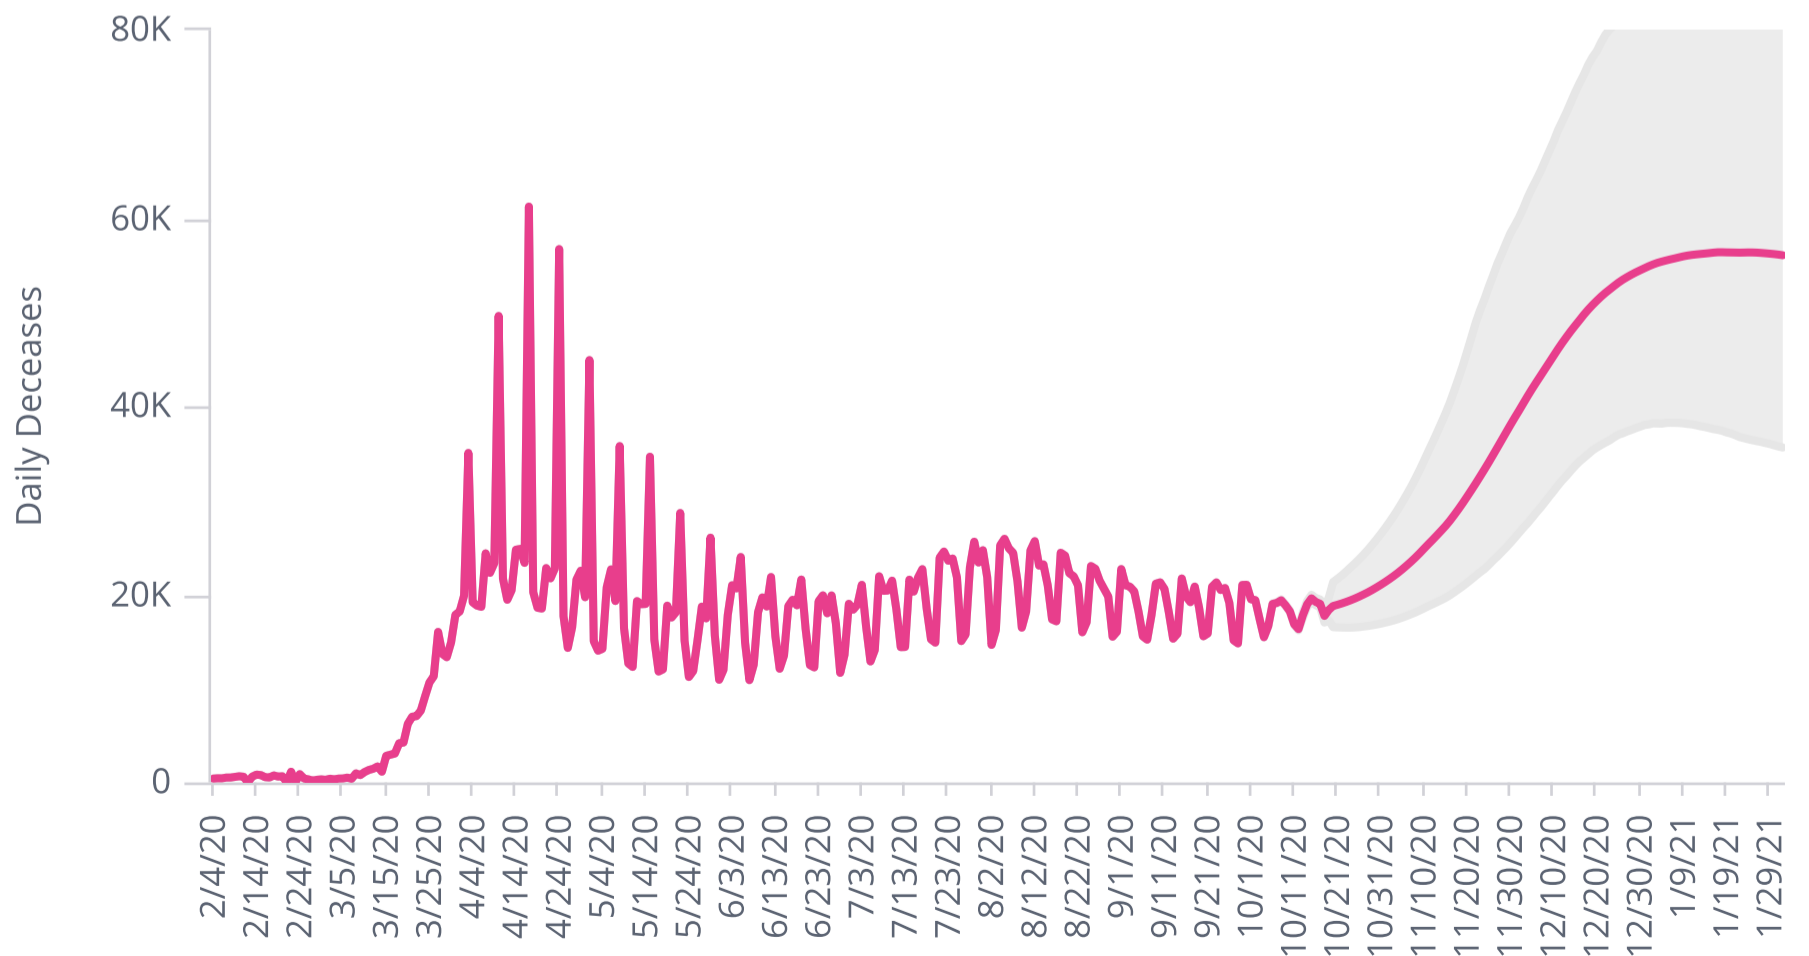

Confirmed Cases
42.99M

Deaths
1.15M

Top Countries by Case

Daily New Cases

Daily New Deceases

PROJECTIONS

Daily Infections

Daily Deceases