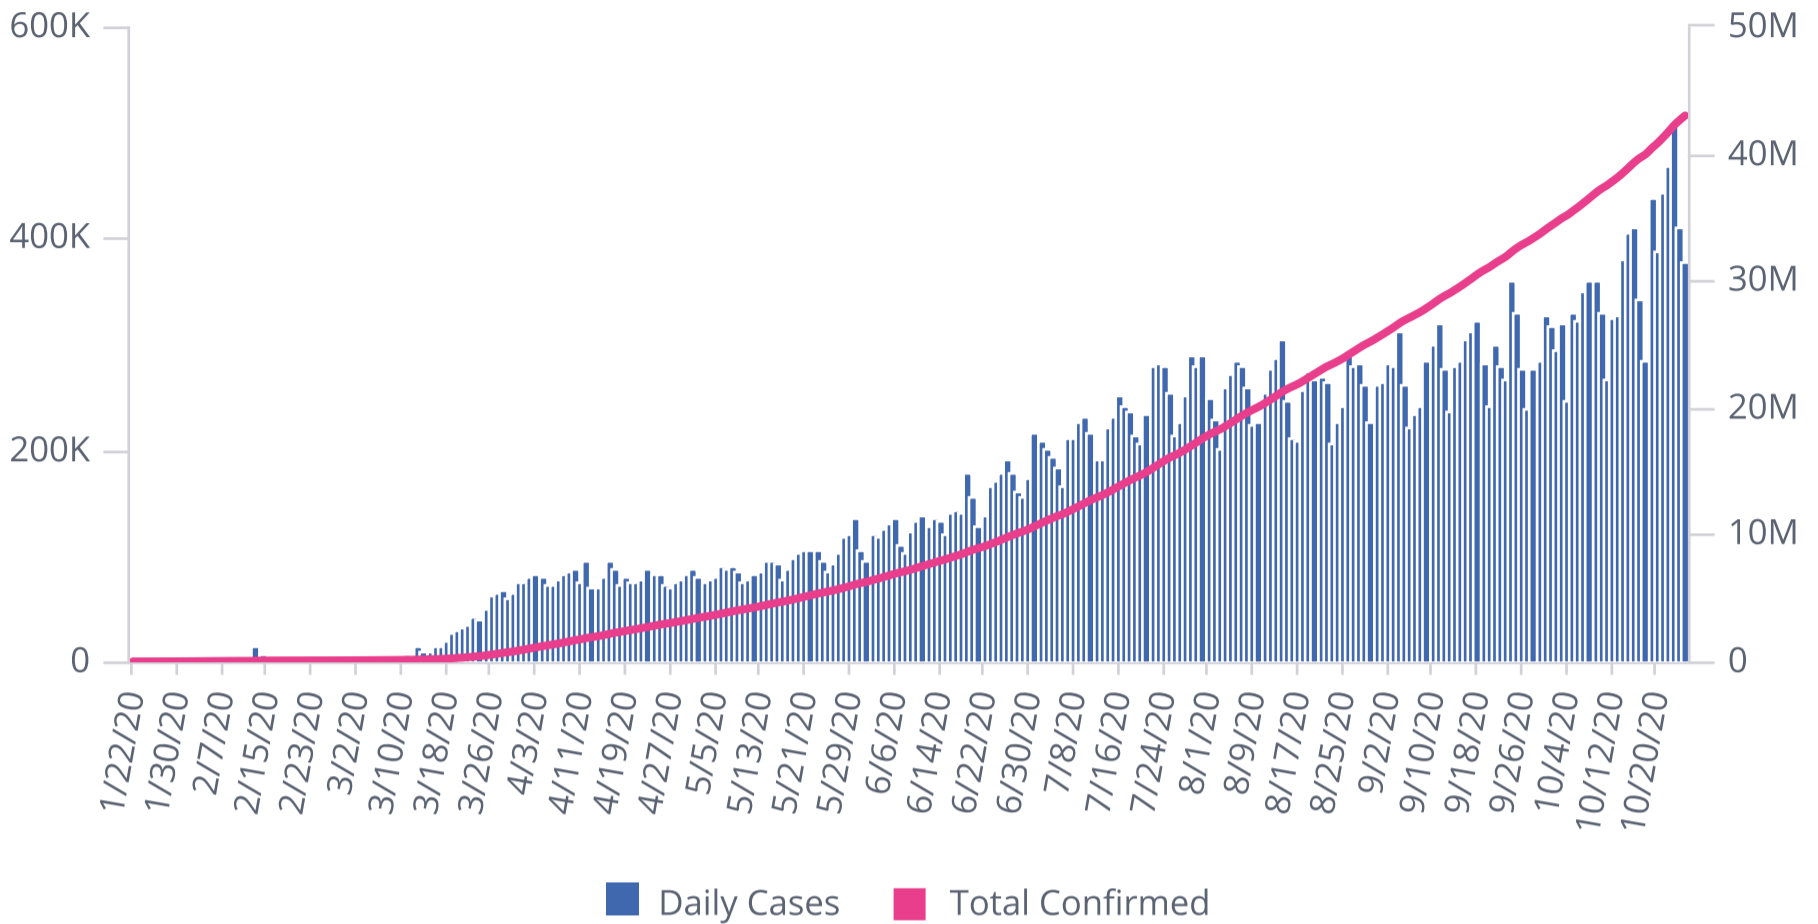

Confirmed Cases
42.99M

Deaths
1.15M

Top Countries by Case

Daily New Cases

Daily New Deceases

PROJECTIONS

Daily Infections

Daily Deceases