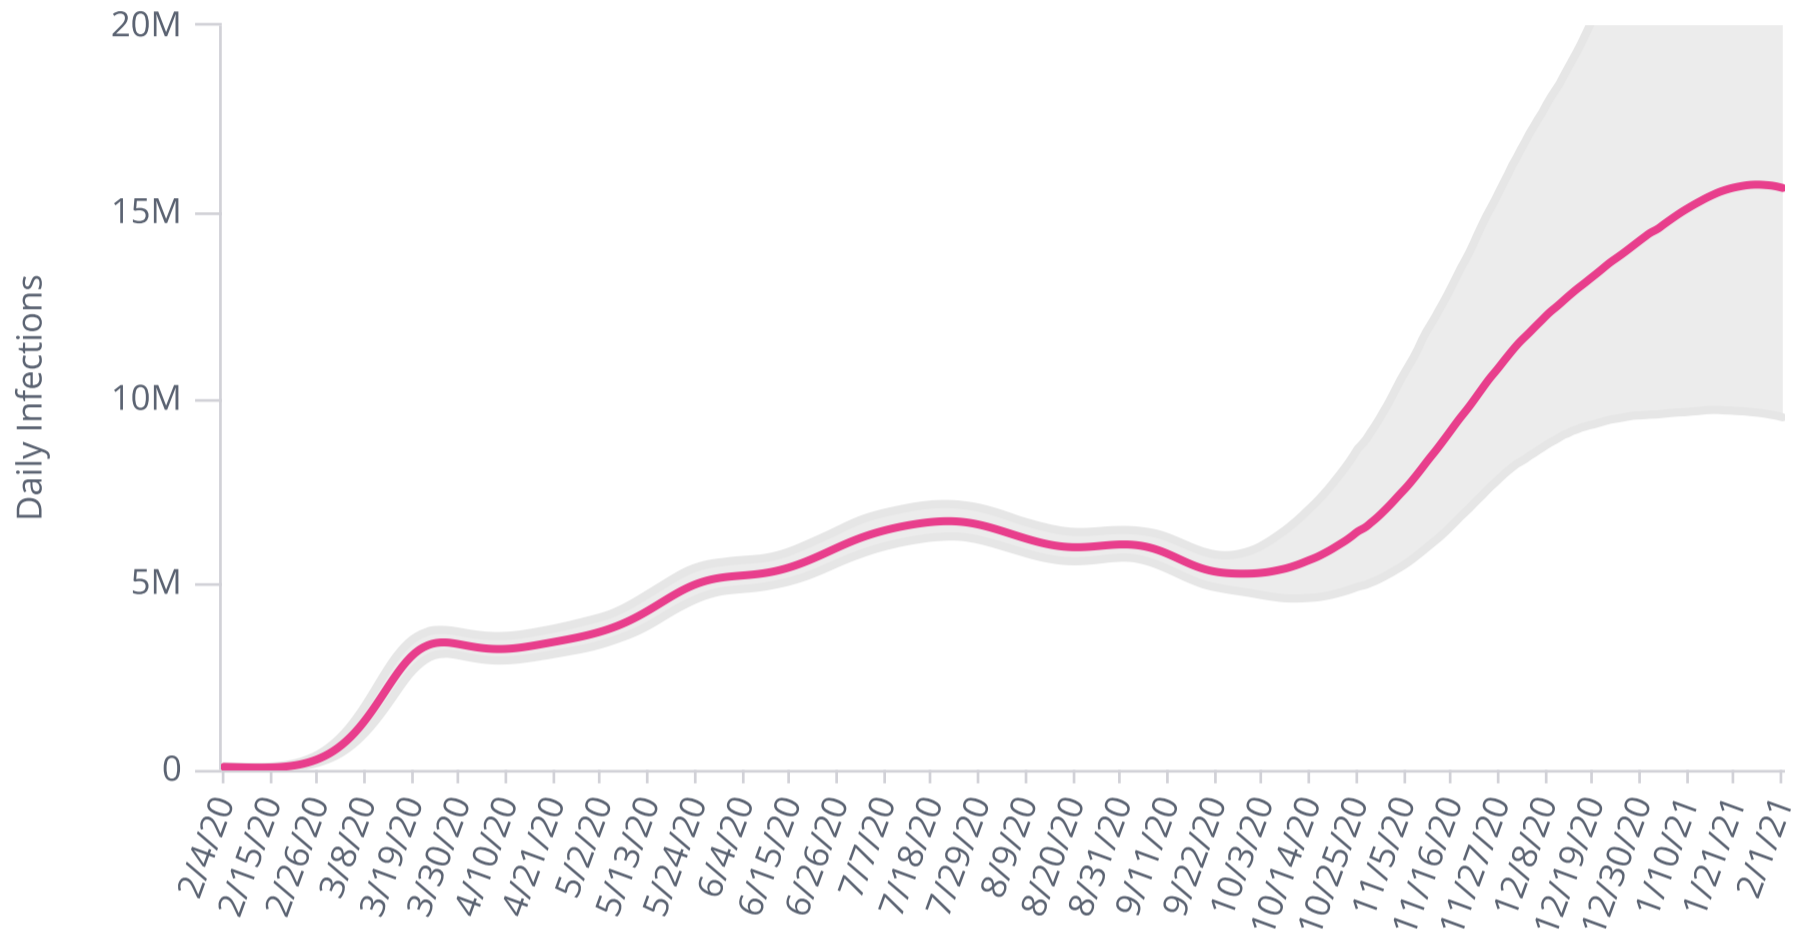

Confirmed Cases
42.99M

Deaths
1.15M

Top Countries by Case

Daily New Cases

Daily New Deceases

PROJECTIONS

Daily Infections

Daily Deceases