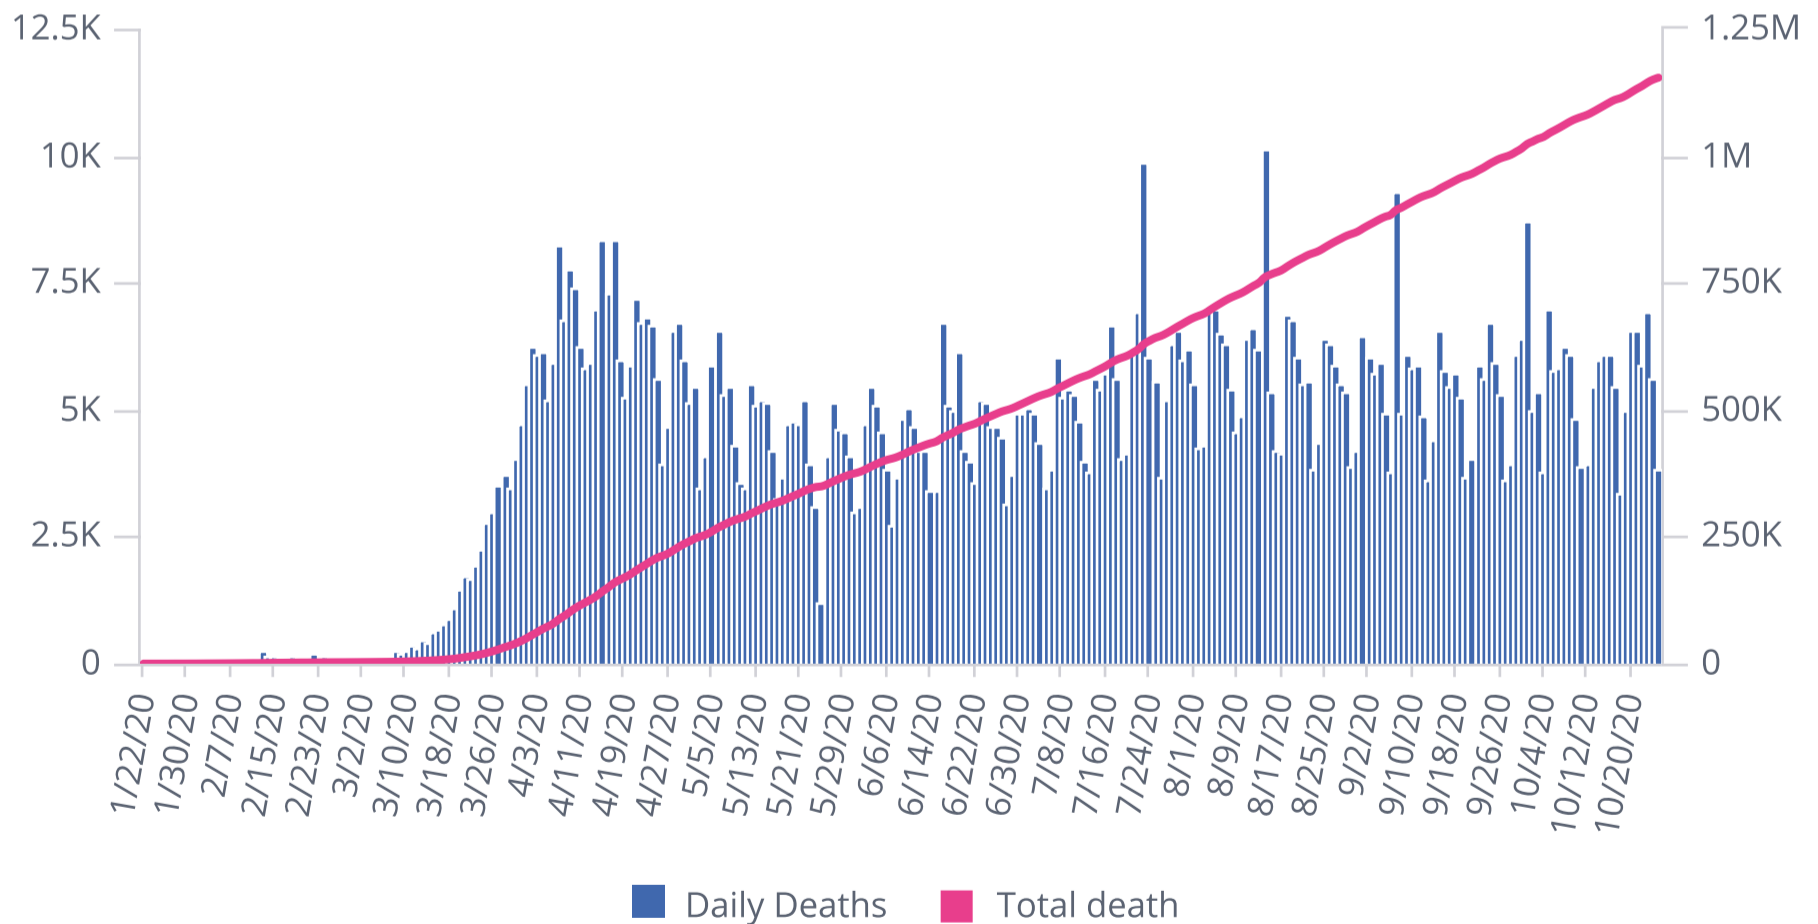

Confirmed Cases
42.99M

Deaths
1.15M

Top Countries by Case

Daily New Cases

Daily New Deceases

PROJECTIONS

Daily Infections

Daily Deceases