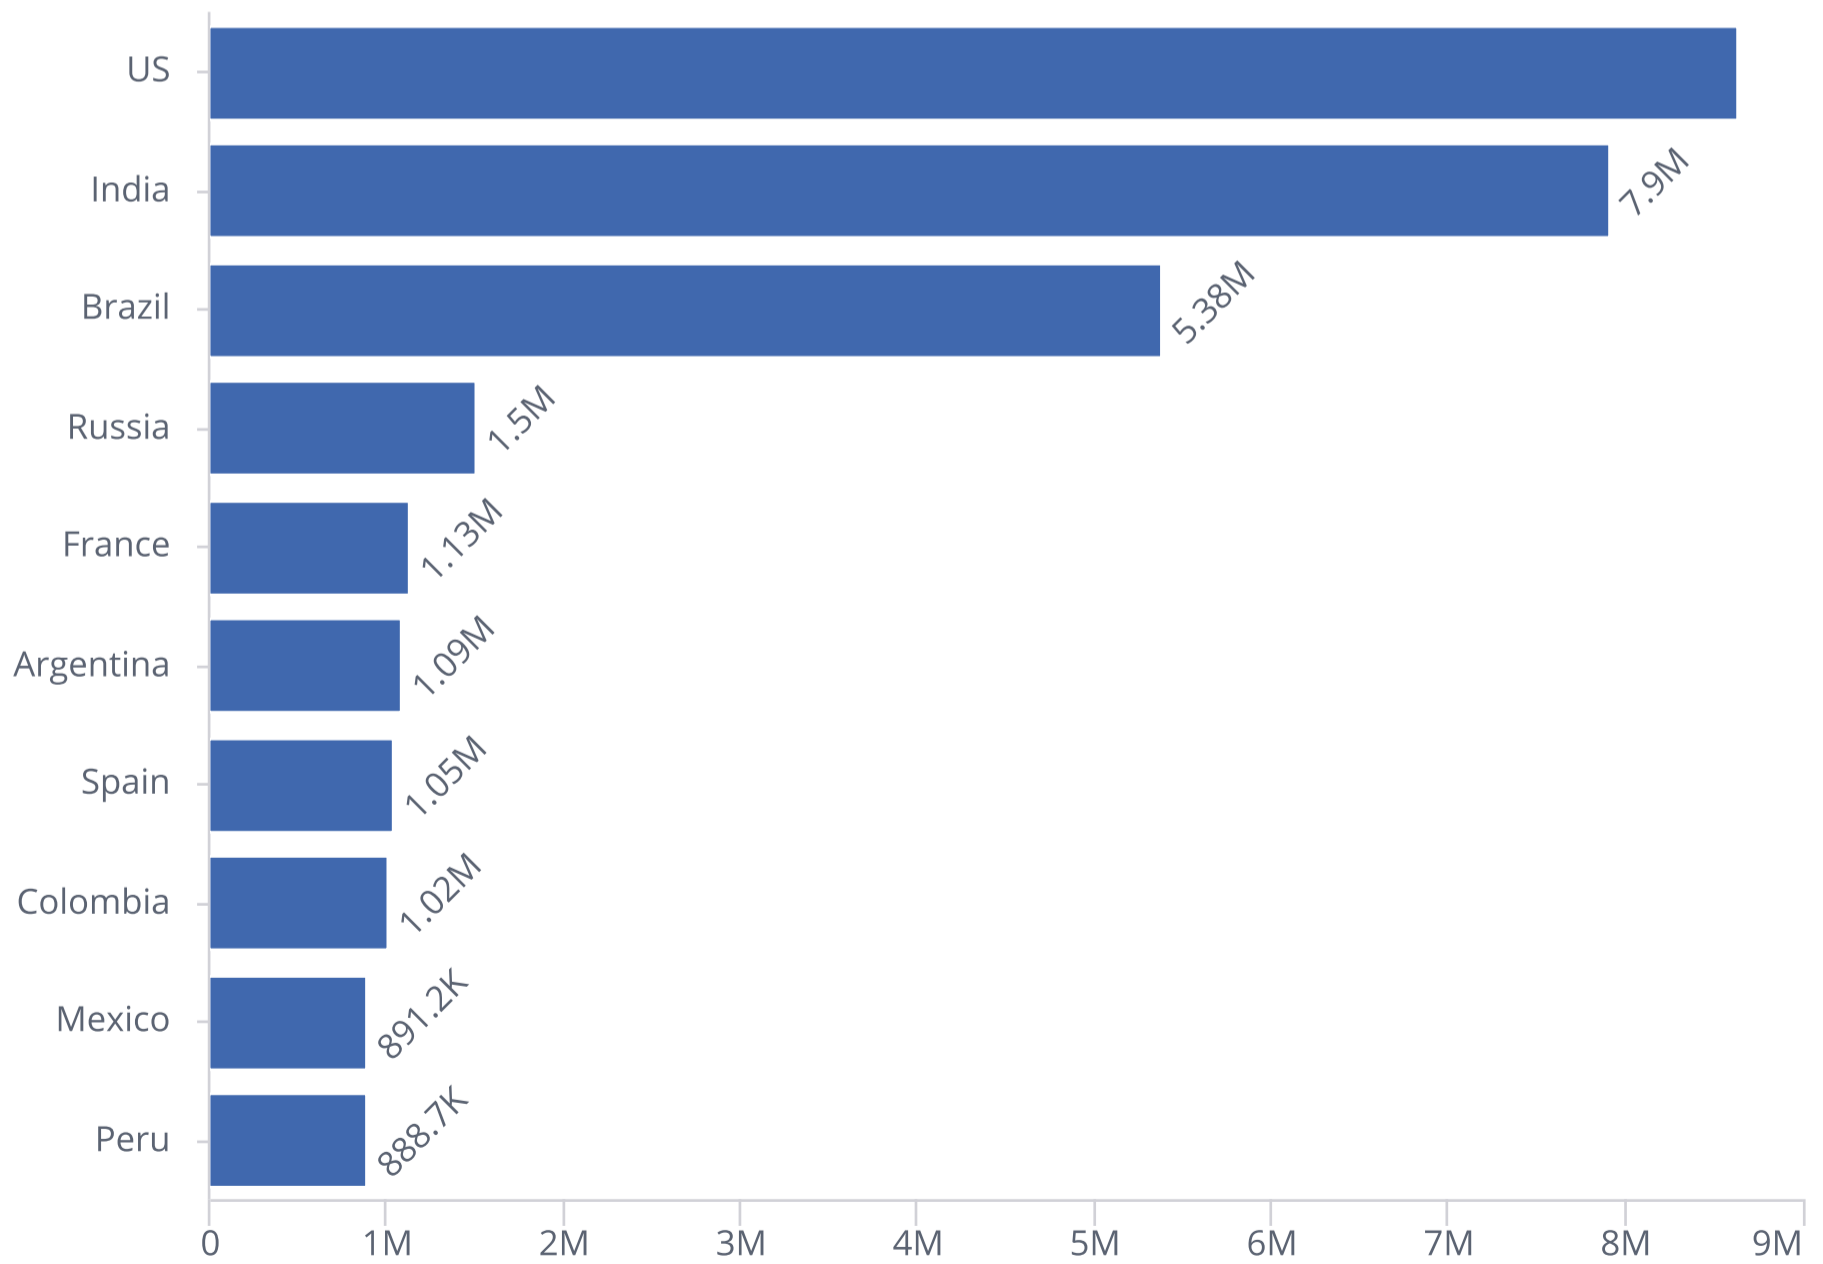

Confirmed Cases
42.99M

Deaths
1.15M

Top Countries by Case

Daily New Cases

Daily New Deceases

PROJECTIONS

Daily Infections

Daily Deceases